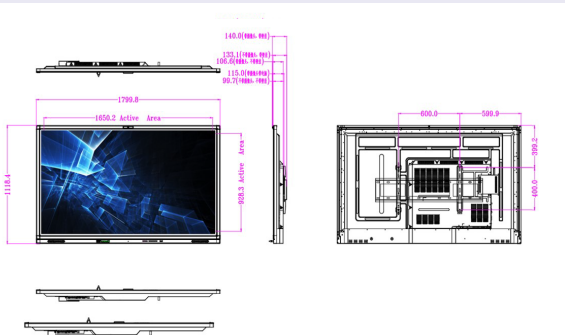

Machine Size Chart- Unit (mm)

Specifications

	Model	CV-7500
Panel	Screen Size	75" (16:9)
	Backlight / Lightsource	LED
	Resolution (Pixels)	4K UHD 3840 x 2160 pixel
	Brightness (Typical)	350cd/m2
	Contrast Ratio (Typical)	2,000:1
	Viewing Angle (Horizontal/Vertical)	178°/178°
	Response Time (ms)	8ms
	Color Gamut (x% NTSC)	72%
	Panel Bit (8 or 10)	10 bit
	Light Life (Typical)	80,000 hours
Glass	Refresh Rate	60Hz
	Tempered Glass	4mm, Tempered Glass
Touch	No. Of Touches	Unlimited
	Positioning Accuracy	More Than 90% of touch area +-2mm
	Touch Technology	IR Touch
	Numbers of Touch	10 Point Multi-touch
	Resolution (Points Area Function)	32,767*32,767
	Touch Interface	USB type B
Audio	OS Supported	Windows-13/15/17/ Android 5.1 Embedded DDR3-1Gg , SSD-256
	Internal Speaker	15Wx2
	Line Out (Audio Out, 3.5mm)	x1
	Line In (3.5mm)	x2
	MIC (3.5mm)	x1
Connectivity	Coax Output	x1
	AC Power	
	Power (AC) Input	x1
	Power Switch	x1
	Basic IO	
	VGA Input	x1
	VGA Output	x1
	HDMI Input	x3
	HDMI Output	NA
	Display Port	x1
	Slot-in-PC	x1
	OPS Slot	x1(USB 3.0)
	Legacy IO	
	RF Input & TF Card	x1& N/A
	USB Player (Photo, Video)	x3
Control	RS232 Input	x1
	RJ45 Port	x1
	Firmware Update	USB/OTA
Power	Voltage	100V-240V, 50/60Hz
	Typical (Watt)	<220W
Mechanical	Weight (With Packing) (kg)	78.5kg
	Dimension (WxHxD) (mm)	1799.8x1118.4x106.6mm
	Dimension With Bracket	1799.8x1118.4x133.1mm
	Handle	N/A
	Pen Tray	N/A
RF	NFC Reader / Writer	x1
OSD	On-Screen Display Languages	English/Simplified Chinese
Package / Accessory	Remote Controller	x1
	Power Cord	x1(1.5m)
	Audio Cable	N/A
	VGA Cable	N/A
	Quick Start Guide	x1
	User's Manual Electronic File	x1
	USB Cable for Touch	N/A
	Touch Pen (Stylus)	x2 (NFC)
	Certificate	x1
	Optional	Nano Smart Pen
Embedded anti glare glass		Yes
Micro-cross Star		Yes
Slot-in-PC		Yes
	Embedded Camera	Yes