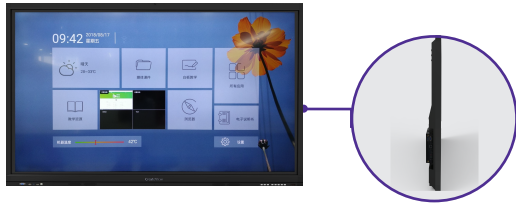

CV-7500 LED 75" Interactive Smart Touch Panel

Interactive Smart Touch Panel

Intelligent Touch

Interactive Smart Touch Panel is an intelligence touch control device which is developed at basic of large screen display and infrared touch control technology. The device integrates TV, computer, android system and other function for education, business and public services.